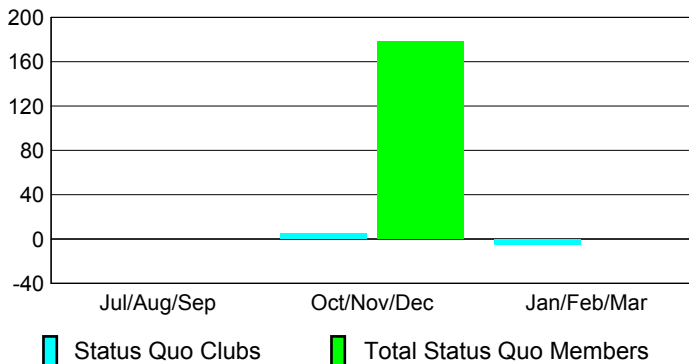

Club Results 2009-2010

Goal, New, Dropped, Gain/Loss

Comparison of Club Gain/Loss

Current Year Compared to the Previous Year

YTD Status Quo Clubs 2009-2010

Status Quo Clubs Compared to Status Quo Members

MEMBERSHIP

Membership Results
2009-2010

Membership
2008-2009

Month	Net Memb Goal	Actual New Memb	Actual Dropped Memb	Gain/Loss of Memb	Gain/Loss of Memb
Jul/Aug/Sep	0	66	-44	22	13
Oct/Nov/Dec	30	27	-29	-2	2
Jan/Feb/Mar	30	12	-17	-5	28
Totals	60	105	-90	15	43