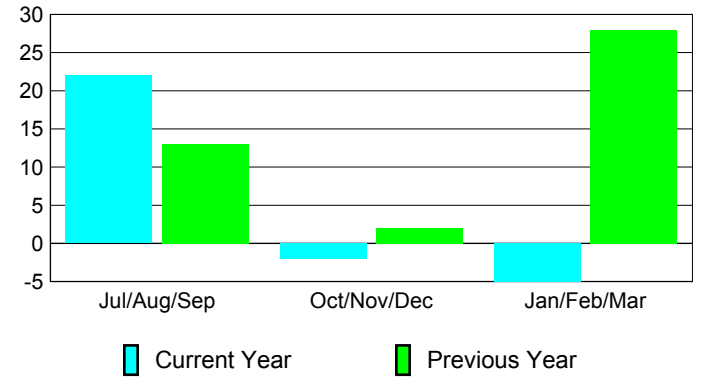

Membership Results
2009-2010

Membership
2008-2009

Month	Net Memb Goal	Actual New Memb	Actual Dropped Memb	Gain/Loss of Memb	Gain/Loss of Memb
Jul/Aug/Sep	0	66	-44	22	13
Oct/Nov/Dec	30	27	-29	-2	2
Jan/Feb/Mar	30	12	-17	-5	28
Totals	60	105	-90	15	43

Membership Results 2009-2010

Goal, New, Dropped, Gain/Loss

Comparison of Membership Gain/Loss

Current Year Compared to the Previous Year

Gender Comparison 2009-2010