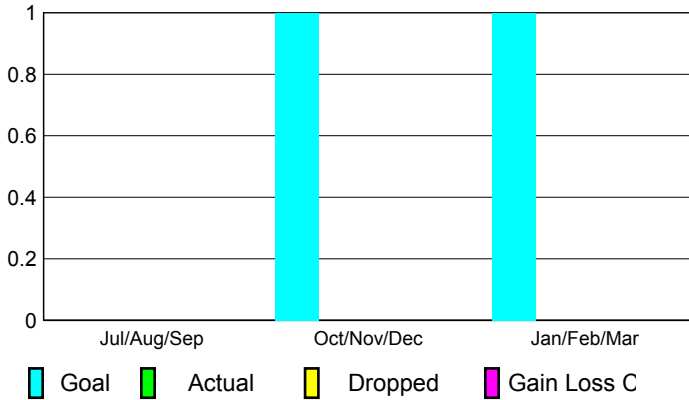

2009-2010 GMT Quarterly Report for District (or Undistricted) **District 114 W**

GMT: **Horst P. Kirchgatterer**

Location: **AUSTRIA**

GMT CA: **4**

CLUBS

Club Results
2009-2010

Clubs
2008-2009

Month	New Club Goal	Actual New Clubs	Actual Dropped Clubs	Gain/Loss of Clubs	Gain/Loss of Clubs
Jul/Aug/Sep	0	0	0	0	0
Oct/Nov/Dec	1	0	0	0	0
Jan/Feb/Mar	1	0	0	0	1
Totals	2	0	0	0	1

Club Results 2009-2010

Goal, New, Dropped, Gain/Loss

Comparison of Club Gain/Loss

Current Year Compared to the Previous Year

YTD Status Quo Clubs 2009-2010

Status Quo Clubs Compared to Status Quo Members

MEMBERSHIP