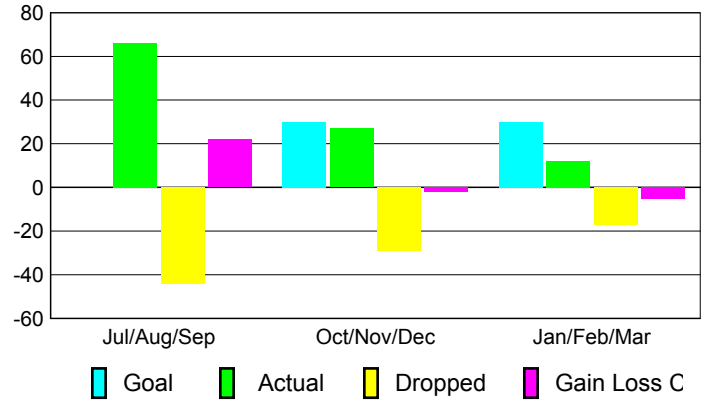

Membership Results 2009-2010

Goal, New, Dropped, Gain/Loss